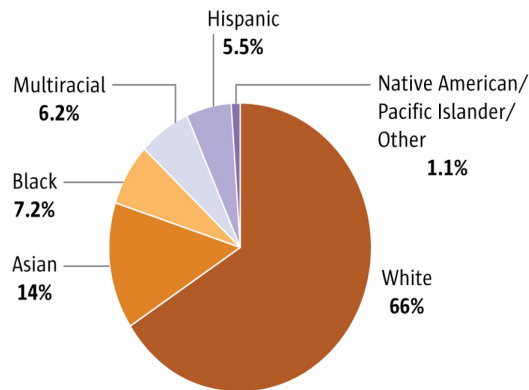

Seattle – School Ring

EXPANDING HUMAN PERSPECTIVES AND WORLD HARMONY THROUGH EDUCATION

Seattle – The Lifestyle you want

Weather

Average Low of 5°C in Winter
Average High of 21°C in Summer

Flights Home

\$600 Round trip to Asia

Home to a Large International Community

Asian is the largest minority group
Grown from 10% in 2000 to 14% in 2015

Pacific Northwest – Top Universities

University of Washington
Seattle University
Seattle Pacific University
Pacific Lutheran University
Western Washington University
University of Puget Sound
Gonzaga University
Willamette University
University of Oregon
Oregon State University
University of Portland
Reed College