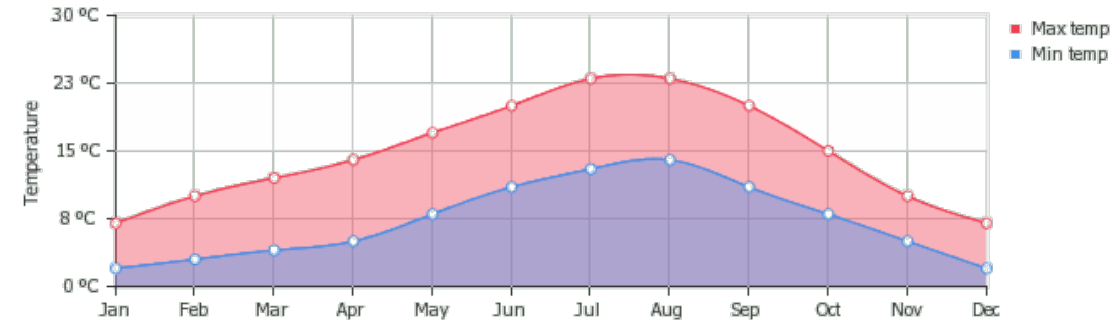

Home to a Large International Community

Asian is the largest minority group
Grown from 10% in 2000 to 14% in 2015