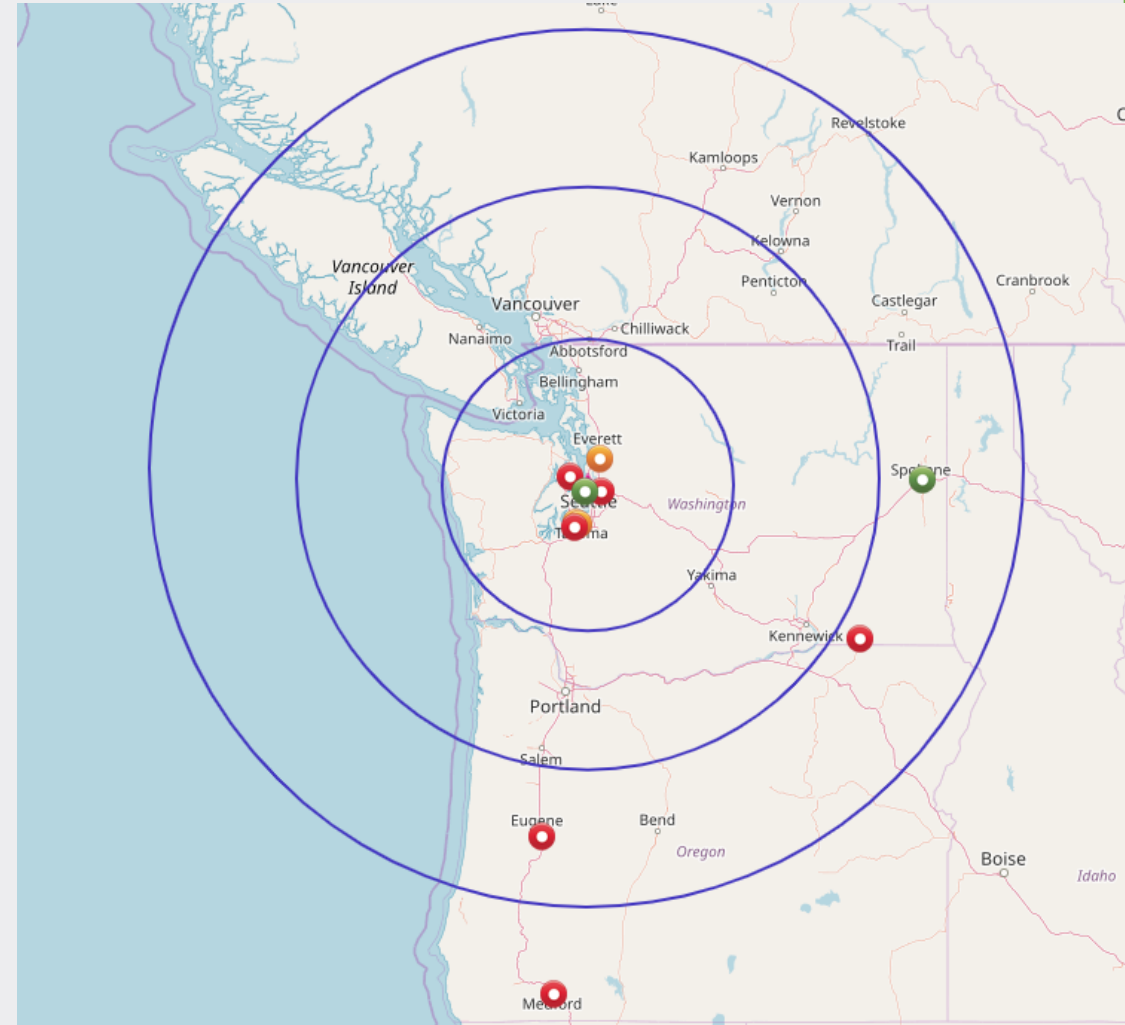

East Side

Gonzaga Prep	Spokane